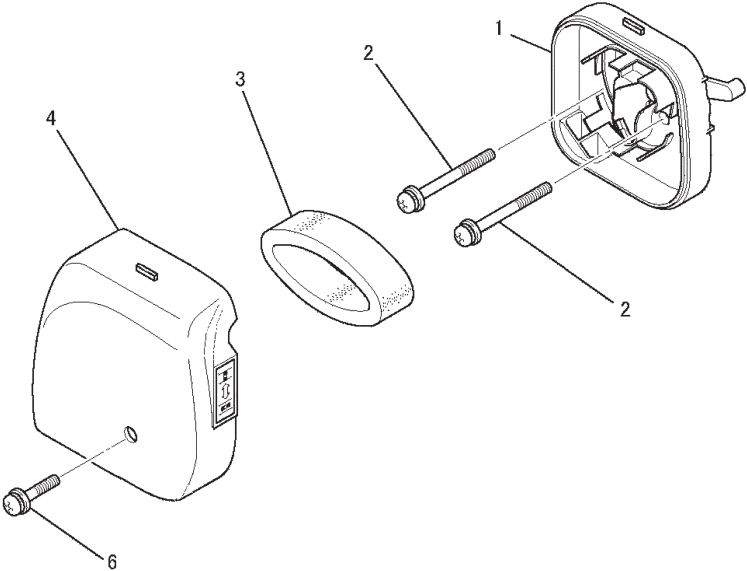

KPW2470M

TLE24FD-145

AIR CLEANER SYSTEM

REF NO	PART NO	DESCRIPTION	QTY	NOTES
01	TLE24036	CLEANER-CASE-ASSY	1	
02	TLE24037	SCREW&WASHER	2	
03	TLE24038	ELEMENT-CLEANER	1	
04	TLE24039	COVER-CLEANER	1	
06	TLE24040	SCREW&WASHER	1