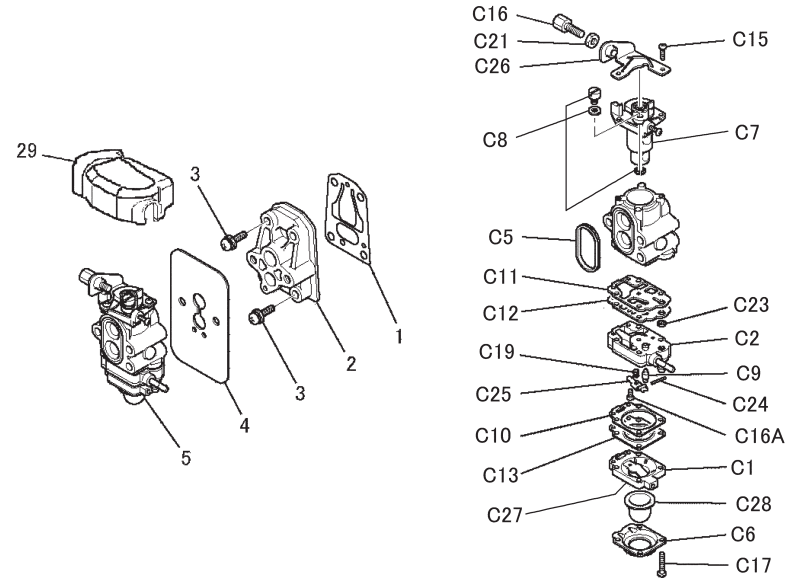

## CARBURETOR SYSTEM

REF NO	PART NO	DESCRIPTION	QTY	NOTES
01	TLE24033	GASKET-INSULATOR	1	
02	TLE24034	INSULATOR	1	
03	TLE23044	SCREW & WASHER	4	
04	TLE24035	GASKET-CARBURETOR	1	
05	TLE24C00-M	CARBURETOR ASSY	1	
29	THCVR	DUST COVER	1	
C01	TF22C01	BODY ASSY-AIR PURGE	1	
C02	TF22C02	BODY ASSY-PUMP	1	
C05	TH26C05Z	O-RING	1	
C06	TF22C05	COVER-PRIMER PUMP	1	
C07	TLE24C07M	VALVE ASSY-THROTTLE	1	
C08	TF22C07	SWIVEL ASSY	1	
C09	TF22C08	VALVE-INLET NEEDLE	1	
C10	TF22C10	GASKET-METERING DIAPHRAGM	1	
C11	TEX54C11XA	GASKET-PUMP	1	
C12	TF22C13	DIAPHRAGM-PUMP	1	
C13	TJ27C13V	DIAPHRAGM ASSY-METERING	1	
C15	TF22C19	SCREW-COLLAR THROTTLE	2	
C16	TLE33C16	SCREW-CABLE ADJUST KIT	1	
C16A	TF22C20	SCREW-METERING LEVER PIN	1	
C17	TF22C18	SCREW-COVER	4	
C19	TF22C21	SPRING-METERING LEVER	1	
C21	TEX54C21XA	NUT-CABLE ADJUST	1	
C23	TF22C23	SCREEN-FUEL INLET	1	
C24	TF22C24	PIN-METERING LEVER	1	
C25	TF22C26	LEVER-METERING	1	
C26	TF22C27	BRACKET-CABLE	1	
C27	TF22C28	VALVE-CHECK	1	
C28	TF22C29	PRIMER-BULB	1	
CRK	TJ27V-CRK	CRK		