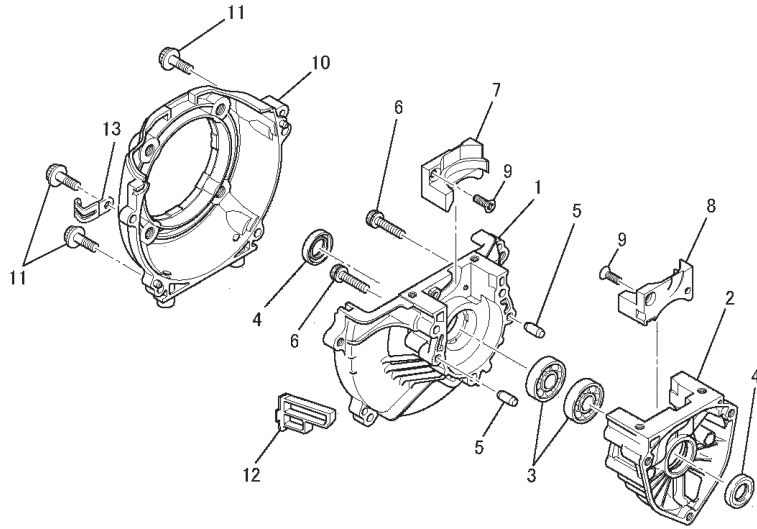

## CARBURETOR SYSTEM

REF NO	PART NO	DESCRIPTION	QTY	NOTES
01	TLE24033	GASKET-INSULATOR	1	
02	TLE24034	INSULATOR	1	
03	TLE23044	SCREW & WASHER	4	
04	TLE24035	GASKET-CARBURETOR	1	
05	TLE24C00-M	CARBURETOR ASSY	1	
29	THCVR	DUST COVER	1	
C01	TF22C01	BODY ASSY-AIR PURGE	1	
C02	TF22C02	BODY ASSY-PUMP	1	
C05	TH26C05Z	O-RING	1	
C06	TF22C05	COVER-PRIMER PUMP	1	
C07	TLE24C07M	VALVE ASSY-THROTTLE	1	
C08	TF22C07	SWIVEL ASSY	1	
C09	TF22C08	VALVE-INLET NEEDLE	1	
C10	TF22C10	GASKET-METERING DIAPHRAGM	1	
C11	TEX54C11XA	GASKET-PUMP	1	
C12	TF22C13	DIAPHRAGM-PUMP	1	
C13	TJ27C13V	DIAPHRAGM ASSY-METERING	1	
C15	TF22C19	SCREW-COLLAR THROTTLE	2	
C16	TLE33C16	SCREW-CABLE ADJUST KIT	1	
C16A	TF22C20	SCREW-METERING LEVER PIN	1	
C17	TF22C18	SCREW-COVER	4	
C19	TF22C21	SPRING-METERING LEVER	1	
C21	TEX54C21XA	NUT-CABLE ADJUST	1	
C23	TF22C23	SCREEN-FUEL INLET	1	
C24	TF22C24	PIN-METERING LEVER	1	
C25	TF22C26	LEVER-METERING	1	
C26	TF22C27	BRACKET-CABLE	1	
C27	TF22C28	VALVE-CHECK	1	
C28	TF22C29	PRIMER-BULB	1	
CRK	TJ27V-CRK	CRK		

## CLUTCH SYSTEM

REF NO	PART NO	DESCRIPTION	QTY	NOTES
01	TLE24046	CLUTCH	1	
02	TLE24047	BOLT-CLUTCH	2	
03	TLE24048	WASHER	2	
04	TLE23059	WASHER	2	

## CONTROL SYSTEM

REF NO	PART NO	DESCRIPTION	QTY	NOTES
01	TLE24061	WIRE-THROTTLE	1	

## CRANKCASE SYSTEM

REF NO	PART NO	DESCRIPTION	QTY	NOTES
01	TLE24001	CASE-DRIVE	1	
02	TLE24002	CASE-STARTER	1	
03	TLE24003	BEARING-BALL	2	
04	TLE24004	OIL-SEAL	2	
05	TLE23005	PIN-DOWEL	2	
06	TLE23006	SCREW & WASHER	3	
07	TLE24005	GUIDE	1	
08	TLE24006	GUIDE	1	
09	TLE24016	SCREW	2	
10	TLE24008	CASE-FAN	1	
11	TLE24009	SCREW	4	
12	TLE24010	COVER	1	
13	TLE23012	CLAMP	1	