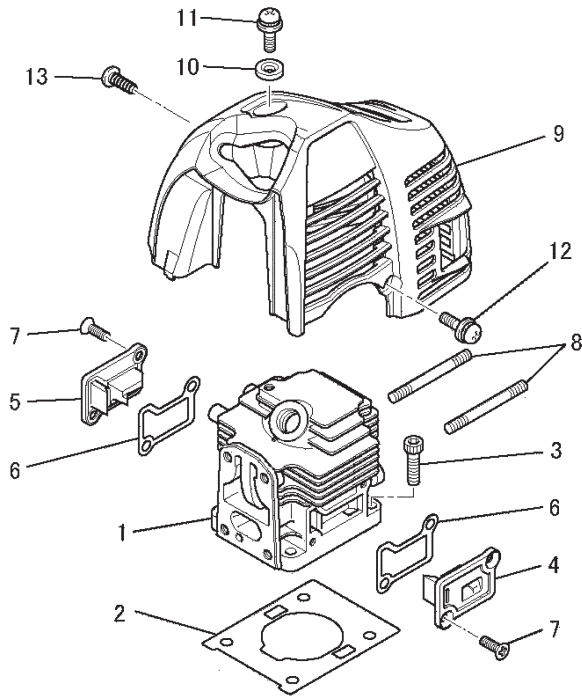

KPW2470M

TLE24FD-145

CYLINDER, TOP COVER SYSTEM

REF NO	PART NO	DESCRIPTION	QTY	NOTES
01	TLE24011	CYLINDER	1	
02	TLE24012	GASKET-CYLINDER	1	
03	TLE23016	BOLT-SCH	4	
04	TLE24013	COVER	1	
05	TLE24014	COVER	1	
06	TLE24015	GASKET	2	
07	TLE24016	SCREW	4	
08	TLE23021	BOLT-STUD	2	
09	TLE24017	COVER-TOP	1	
10	TLE24018	WASHER	1	
11	TLE23024	SCREW & WASHER	1	
12	TLE24051	SCREW&WASHER	1	
13	TLE24020	SCREW	1