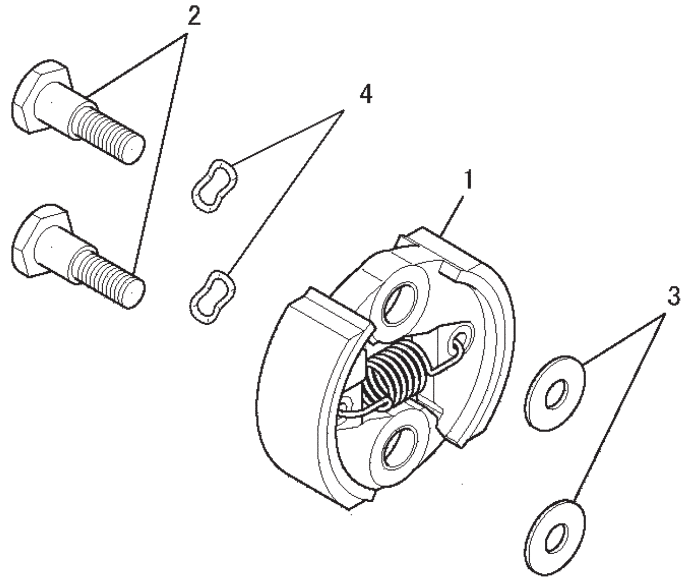

KPW2470M

TLE24FD-145

CLUTCH SYSTEM

REF NO	PART NO	DESCRIPTION	QTY	NOTES
01	TLE24046	CLUTCH	1	
02	TLE24047	BOLT-CLUTCH	2	
03	TLE24048	WASHER	2	
04	TLE23059	WASHER	2