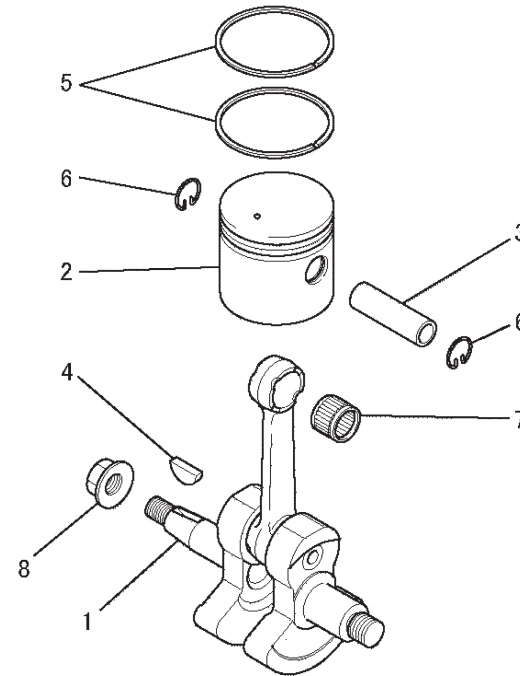

CRANKSHAFT, PISTON SYSTEM

REF NO	PART NO	DESCRIPTION	QTY	NOTES
01	TLE24021	CRANKSHAFT-ASSY	1	
02	TLE24022	PISTON	1	
03	TLE23029	PIN-PISTON	1	
04	TLE24023	KEY-WOODRUFF	1	
05	TLE24024	RING-TOP (SET)	1	
06	TLE23031	CLIP-PISTON PIN	2	
07	TLE24025	BEARING-NEEDLE	1	
08	TLE24026	NUT-CONICAL-SPG	1