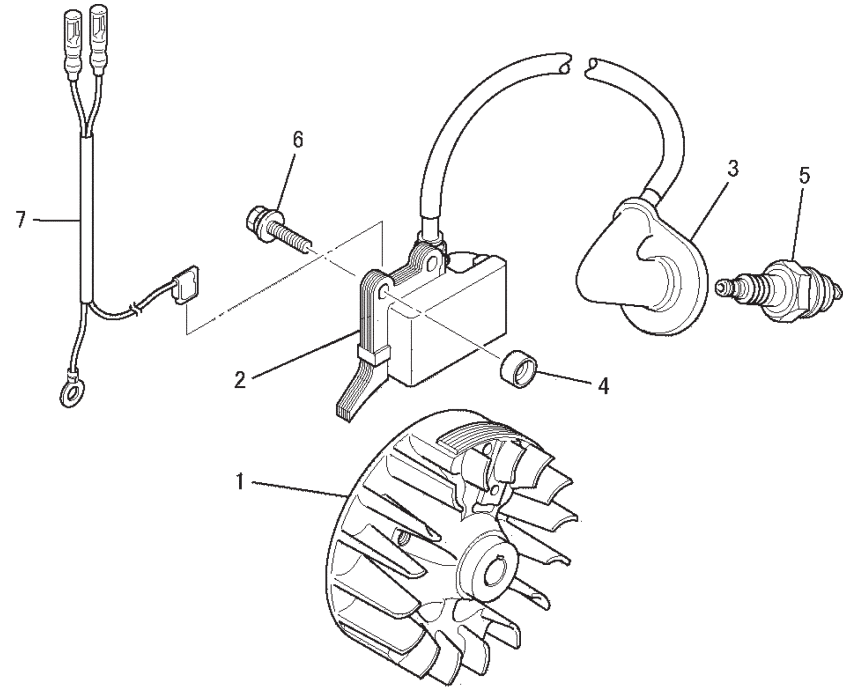

FLYWHEEL MAGNETO SYSTEM

REF NO	PART NO	DESCRIPTION	QTY	NOTES
01	TLE24027	ROTOR	1	
02	TLE24028	COIL-IGNITION	1	
03	TLE24029	CAP-PLUG	1	
04	TLE24030	WASHER	2	
05	BPMR8Y	NGK SPARK PLUG	1	
06	TLE24031	BOLT&WASHER	2	
07	TLE24032	WIRE-LEAD	1