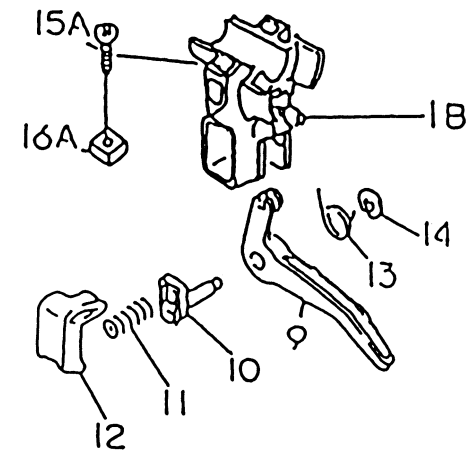

KPW2470M

TLE24FD-145

THROTTLE LEVER

REF NO	PART NO	DESCRIPTION	QTY	NOTES
	PW24015A	THROTTLE LEVER ASSY	1	
01A	PW24015-01A	BODY-UPPER	1	
01B	PW24015-01B	BODY-LOWER	1	
02	PW24015-02	SWITCH	1	
03	PW24015-03	COVER	1	
04	PW24015-04	SPRING	1	
05	PW24015-05	SCREW 3X8	1	
06	PW24015-06	PLATE-GROUND R	1	
07	PW24015-07	PLATE-GROUND L	1	
08	PW24015-05	SCREW 3X8	2	
09	PW24015-09	LEVER	1	
10	PW24015-10	SHAFT	1	
11	PW24015-11	SPRING	1	
12	PW24015-12	STOPPER	1	
13	PW24015-13	SPRING-RETURN	1	
14	PW24015-14	E-RING	1	
15A	214B0520	SCREW 5X20	2	
16A	311B0500	NUT 5MM	2