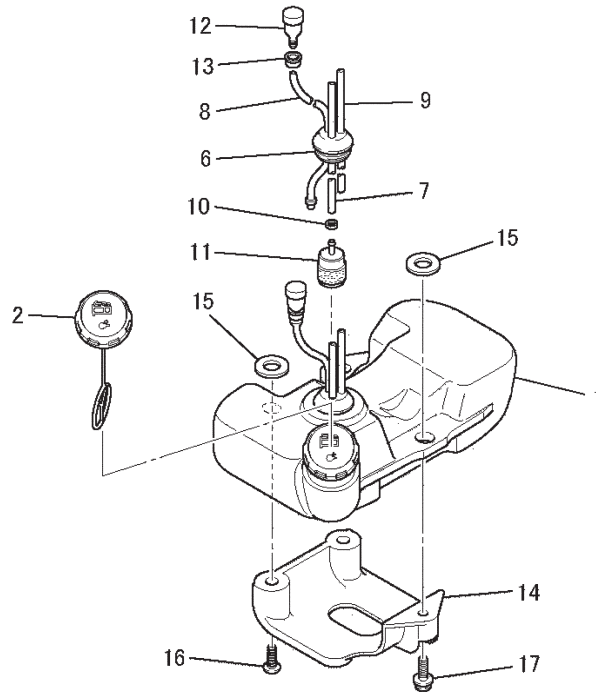

KPW2470M

TLE24FD-145

FUEL TANK SYSTEM

REF NO	PART NO	DESCRIPTION	QTY	NOTES
01	TLE24052	FUEL-TANK-ASSY	1	
02	TLE24053	TANK-CAP-ASSY	1	
06	TLE24054	GROMMET	1	
07	TLE24055	TUBE-FUEL	1	
08	TLE24056	HOSE-FUEL	1	
09	TLE24057	TUBE-FUEL	1	
10	TLE24058	BUSH	1	
11	TF22C30	FILTER-FUEL	1	
12	TLE23093	VALVE-BREATHER	1	
13	TLE23094	CLIP	1	
14	TLE24059	STAND-ENGINE	1	
15	TLE23076	WASHER	3	
16	TLE24060	TAP-SCREW	2	
17	TLE23078	SCREW & WASHER	1