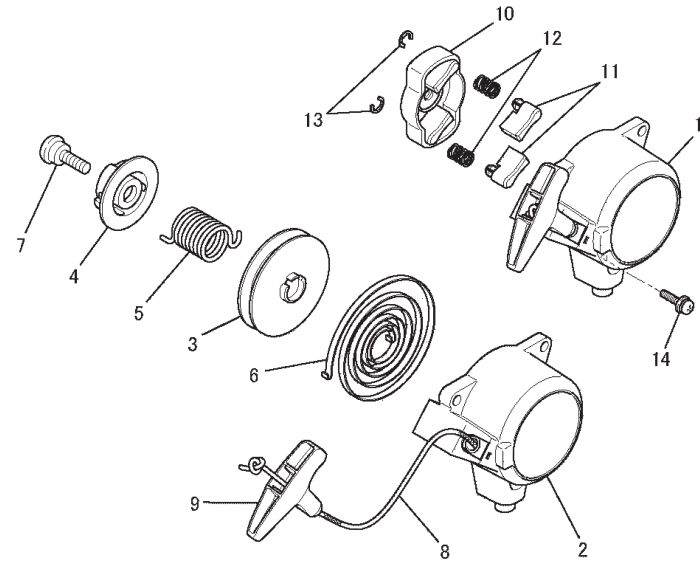

KPW2470M

TLE24FD-145

RECOIL STARTER SYSTEM

REF NO	PART NO	DESCRIPTION	QTY	NOTES
01	TLE24049	RECOIL-STARTER	1	
02	TLE24049-1	CASE-STARTER	1	
03	TLE24049-2	REEL	1	
04	TLE24049-3	CAM	1	
05	TLE24049-4	SPRING	1	
06	TLE23060-4	SPRING	1	
07	TLE23060-6	SCREW	1	
08	TLE24049-5	ROPE-STARTER	1	
09	TLE24049-6	KNOB	1	
10	TLE24050	PULLEY-STARTER	1	
11	TLE24050-1	RATCHET	2	
12	TLE24050-2	SPRING-RETURN	2	
13	TLE24050-3	SNAP-RING	2	
14	TLE24051	SCREW&WASHER	2