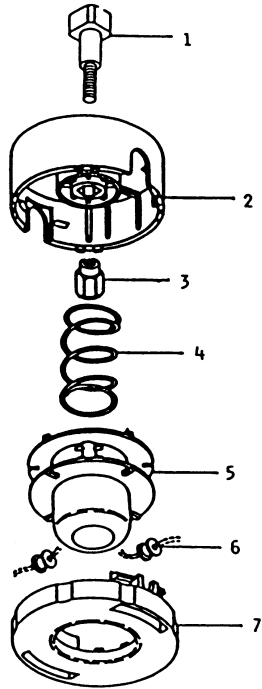

KPW2470M

TLE24FD-145

CUTTING HEAD (AUTOMATIC)

REF NO	PART NO	DESCRIPTION	QTY	NOTES
	LCT010A	HEAD ASSY-TAP		
01	LCT001B	SHAFTBOLT-LH 8MM	1	
02	LCT010A-02	HOUSING-OUTER	1	
03	LCT010A-08	NUT	1	
04	LCT010-05	SPRING	1	
05	LCT010A-04	INNER-BUMP	1	
06	LCT003	EYELET	2	
07	LCT010A-03	BASE	1