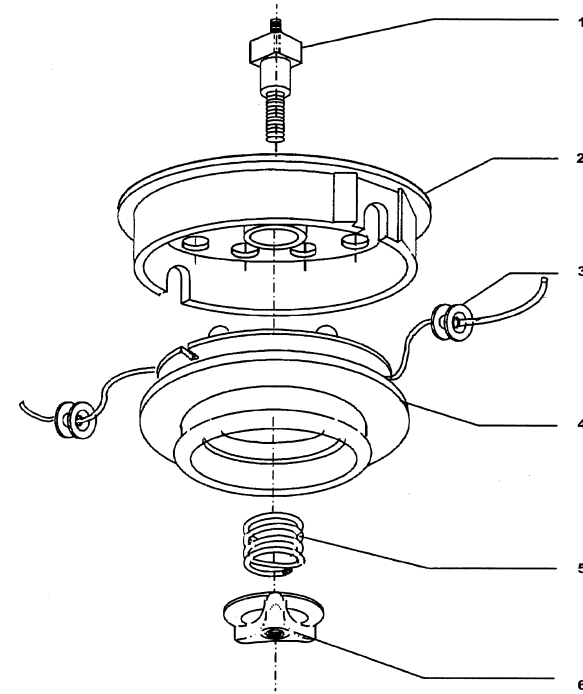

CUTTING HEAD (MANUAL)

REF NO	PART NO	DESCRIPTION	QTY	NOTES
	UN-10	MANUAL HEAD-UNIVERSAL	1	
01	UN10-B1	BOLT 8X1.25 MLH	1	
02	UN10-2	HOUSING	1	
03	UN10-3A	EYELET	2	
04	UN10-4	SPOOL	1	
05	UN10-5	SPRING	1	
06	UN10-6	KNOB-LH	1