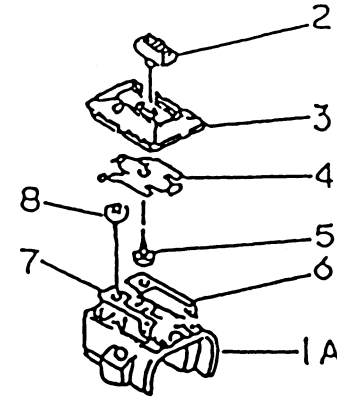

KPW2470M

TLE24FD-145

THROTTLE LEVER

REF NO	PART NO	DESCRIPTION	QTY	NOTES
	PW24015A	THROTTLE LEVER ASSY	1	
01A	PW24015-01A	BODY-UPPER	1	
01B	PW24015-01B	BODY-LOWER	1	
02	PW24015-02	SWITCH	1	
03	PW24015-03	COVER	1	
04	PW24015-04	SPRING	1	
05	PW24015-05	SCREW 3X8	1	
06	PW24015-06	PLATE-GROUND R	1	
07	PW24015-07	PLATE-GROUND L	1	
08	PW24015-05	SCREW 3X8	2	
09	PW24015-09	LEVER	1	
10	PW24015-10	SHAFT	1	
11	PW24015-11	SPRING	1	
12	PW24015-12	STOPPER	1	
13	PW24015-13	SPRING-RETURN	1	
14	PW24015-14	E-RING	1	
15A	214B0520	SCREW 5X20	2	
16A	311B0500	NUT 5MM	2