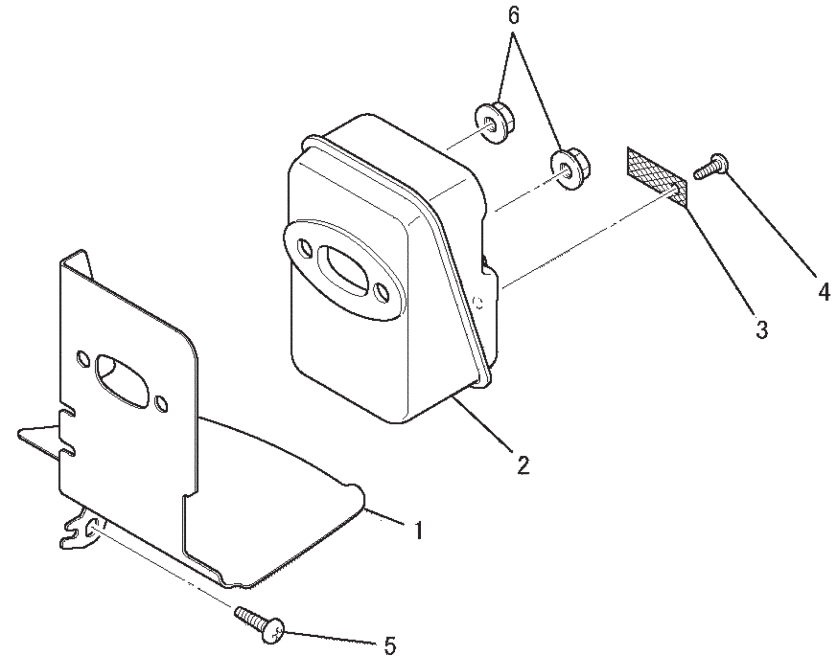

MUFFLER SYSTEM

REF NO	PART NO	DESCRIPTION	QTY	NOTES
01	TLE24041	GASKET-MUFFLER	1	
02	TLE24042	MUFFLER-ASSY	1	
03	TLE24043	SPARK-ARRESTER	1	
04	TLE23054	SCREW	1	
05	TLE24044	SCREW	1	
06	TLE24045	NUT-FLANGE	2